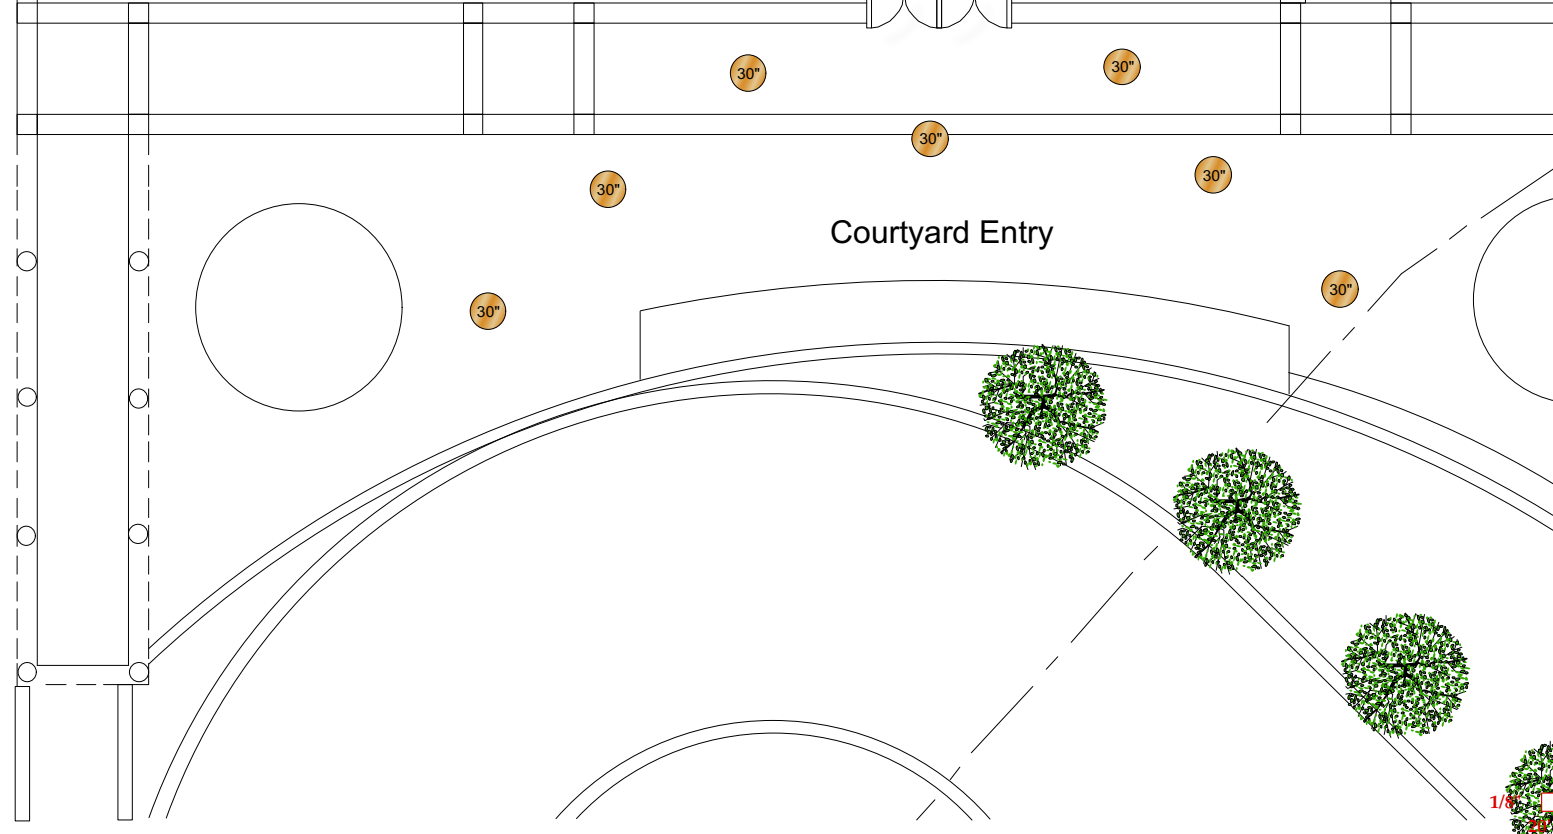

Gold Sequin Drape (wall)

40'w X 20'h - Gold sequin starburst

Gold Mirrores Bar

Rose Gold Stand up

Gold Sequin Drape (Pullbacks)

Furniture Vignettes

Courtyard Entry

**R**  
REVELRY  
event designers

**Skirball Cultural Center**  
2701 N. Sepulveda Blvd.  
Los Angeles, CA 90049

**Install:**  
**Event:**  
**Pick-up:**

**Client:**  
**Consultant:**  
**Drawn by:**  
**Drawing Scale: 1/16" = 1'-0"**

**Drawing Date:**

<b>Revisions:</b>	1st:	#2:
	#3:	#4: