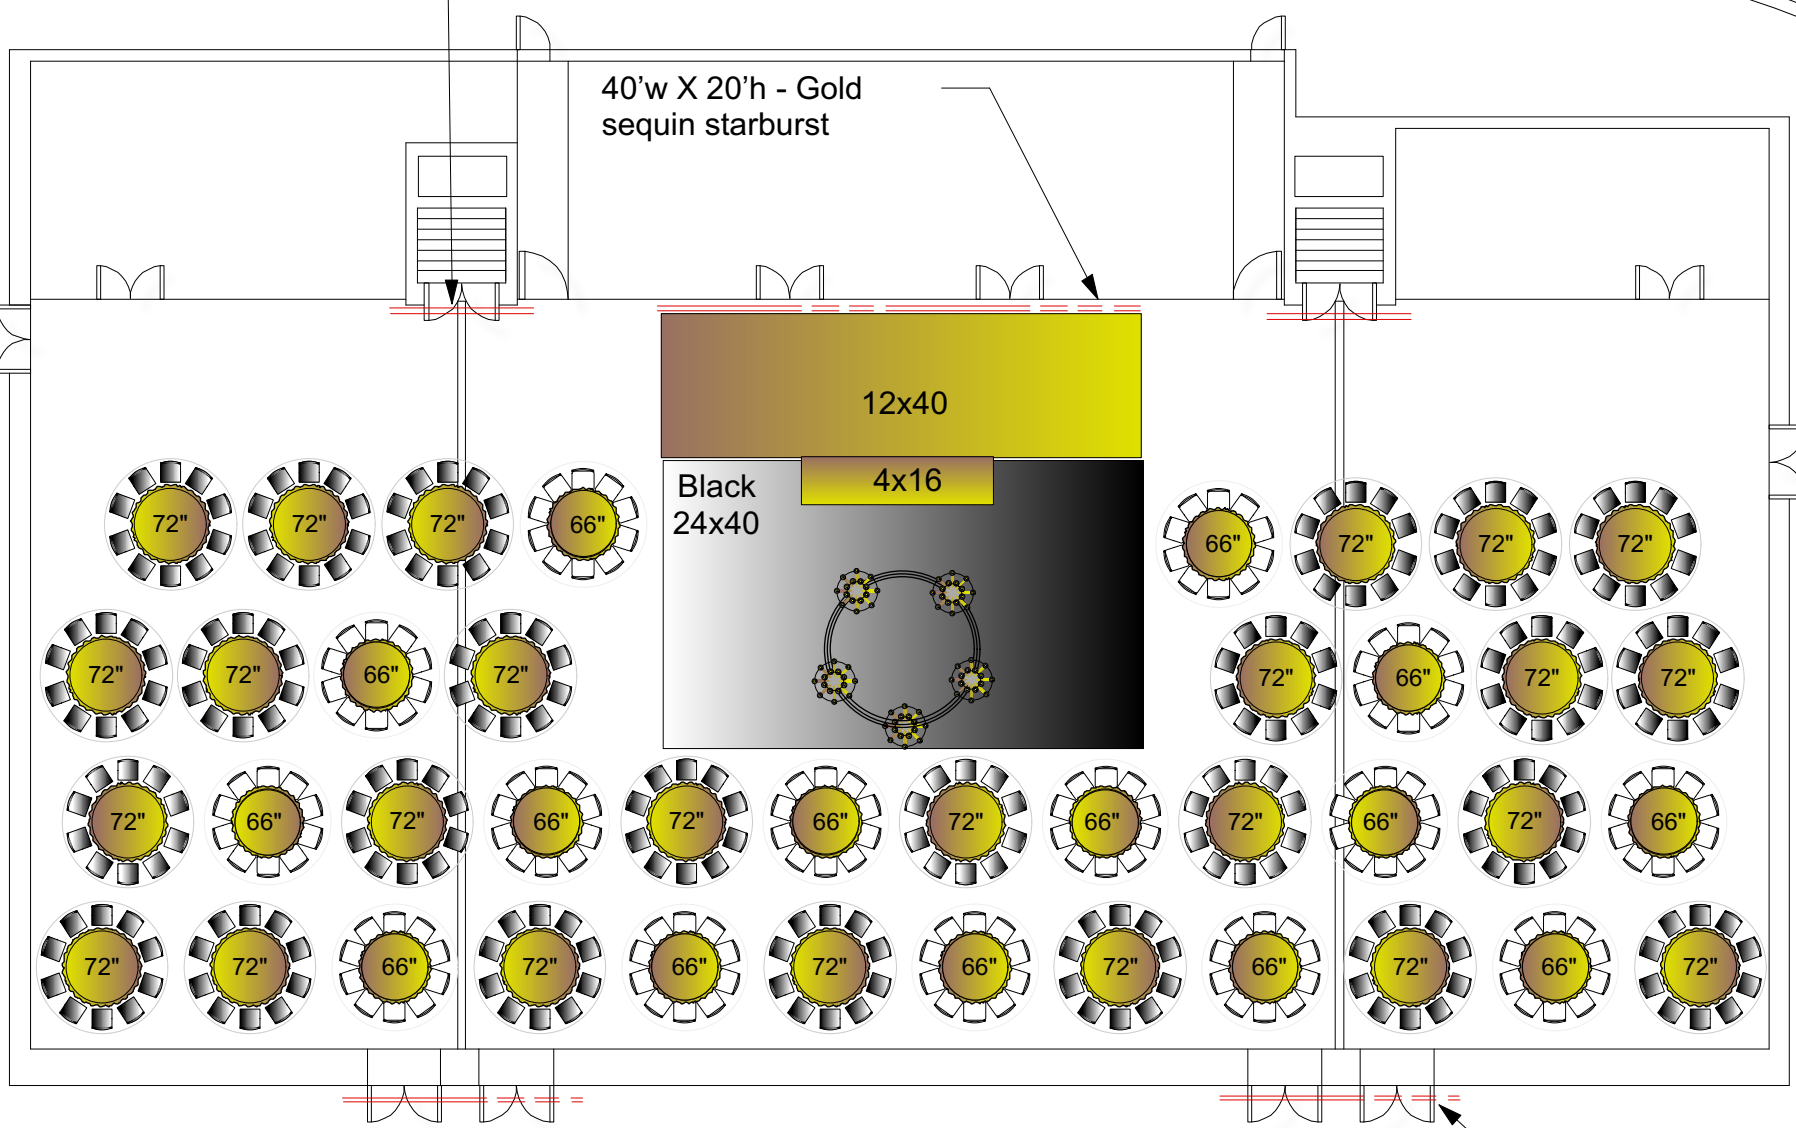

Gold Sequin Drape (wall)

40'w X 20'h - Gold sequin starburst

Gold Mirrores Bar

Rose Gold Stand up

Gold Sequin Drape (Pullbacks)

Furniture Vignettes

Courtyard Entry

**R**  
REVELRY  
event designers

**Skirball Cultural Center**  
2701 N. Sepulveda Blvd.  
Los Angeles, CA 90049

**Install:**  
**Event:**  
**Pick-up:**

**Client:**  
**Consultant:**  
**Drawn by:**  
**Drawing Scale: 1/16" = 1'-0"**

**Drawing Date:**