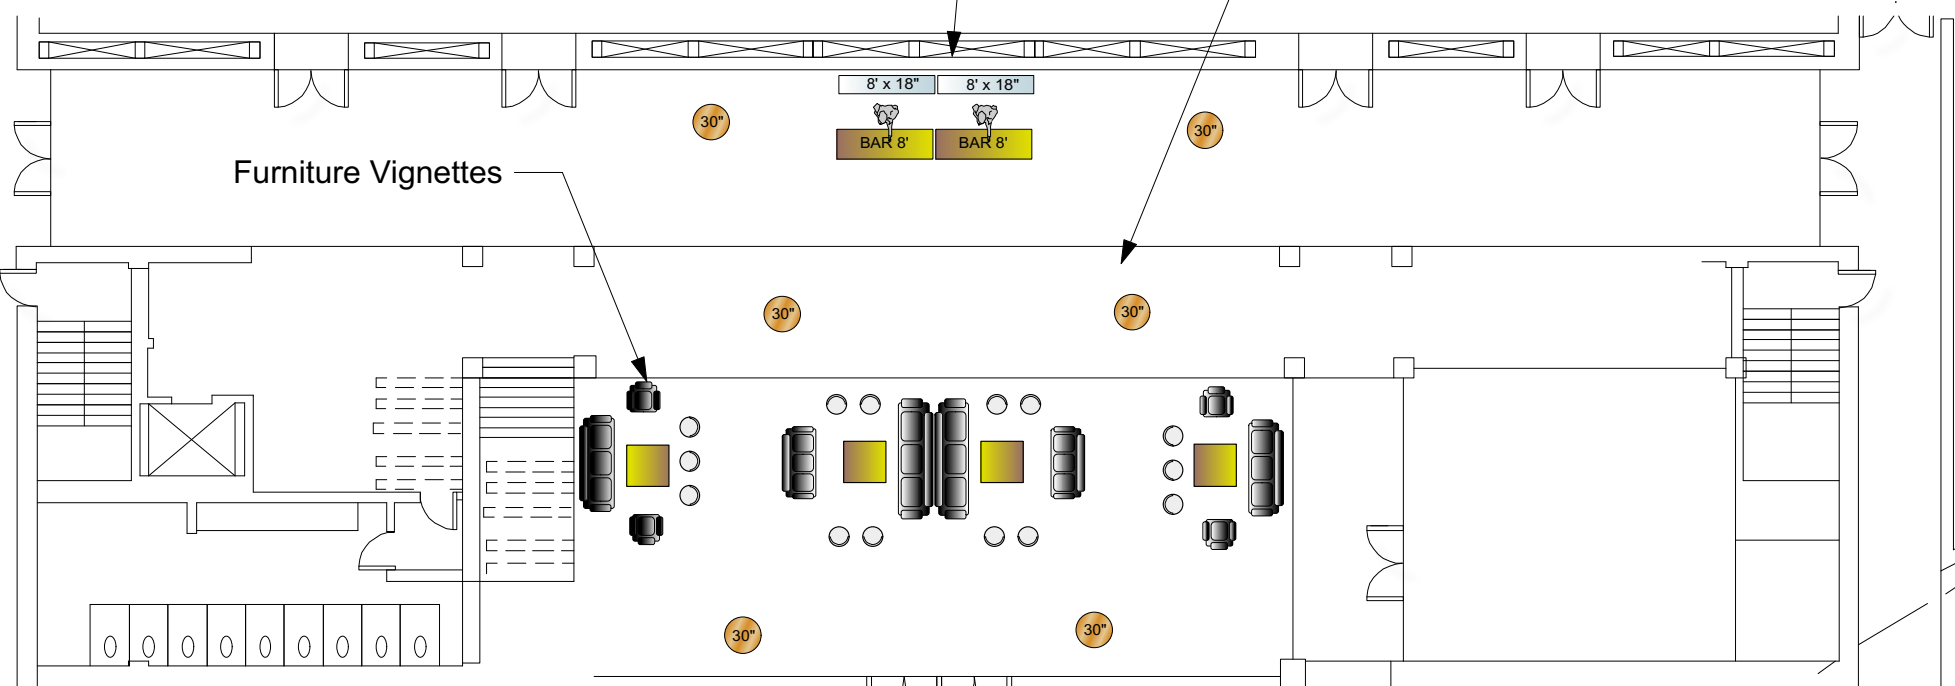

Gold Sequin Drape (wall)

40'w X 20'h - Gold sequin starburst

Gold Mirrores Bar

Rose Gold Stand up

Gold Sequin Drape (Pullbacks)

Furniture Vignettes

Courtyard Entry

**R**  
REVELRY  
event designers

**Skirball Cultural Center**  
2701 N. Sepulveda Blvd.  
Los Angeles, CA 90049

**Install:**  
**Event:**  
**Pick-up:**

**Client:**  
**Consultant:**  
**Drawn by:**  
**Drawing Scale: 1/16" = 1'-0"**

**Drawing Date:**